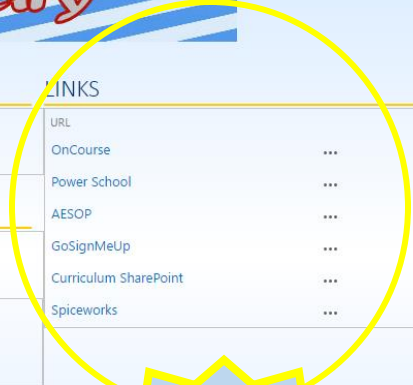

ANNOUNCEMENTS

Title: There are no items to show in this view of the "Announcements" list.

CALENDAR

November 2016

SUNDAY	MONDAY	TUESDAY	WEDNESDAY	THURSDAY	FRIDAY	SATURDAY
30		1	2	3	4	5
6		8	9	10	11	12
13		15	16	17	18	19
20	21	22	23	24	25	26
Thanksgiving Break						

LINKS

URL	
OnCourse	...
Power School	...
AESOP	...
GoSignMeUp	...
Curriculum SharePoint	...
Spiceworks	...

ANNOUNCEMENTS

CALENDAR

Calendar for faculty and staff to make planning easier.

One place for frequently used links.